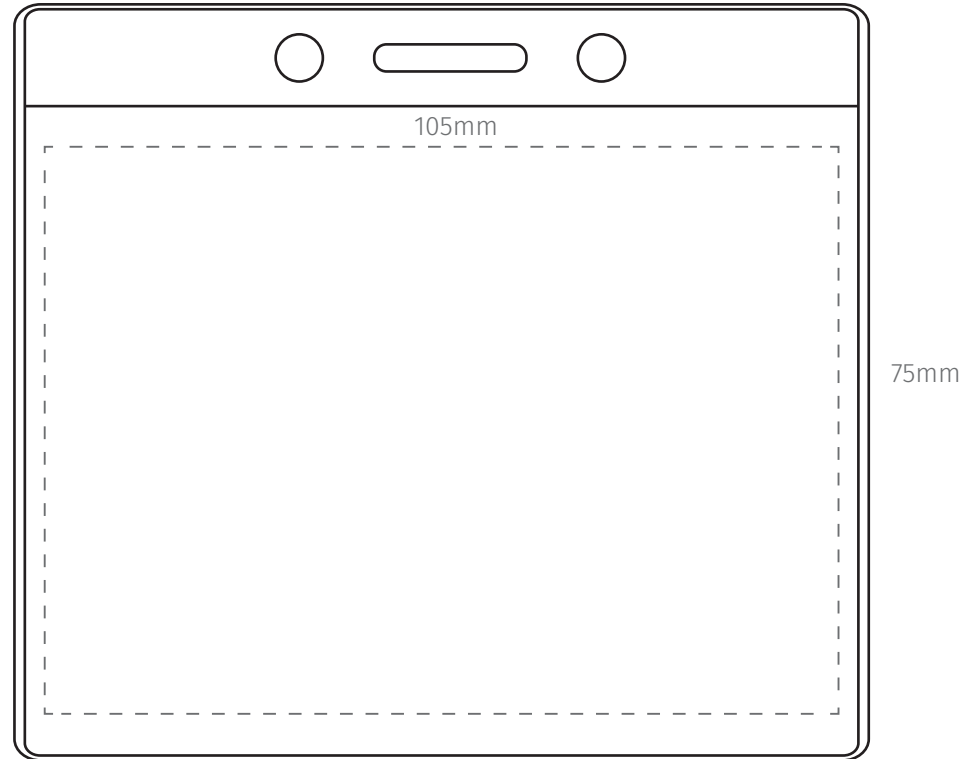

**TEMPLATE:**

■ PVC CARD HOLDER - SMALL

Item shown at 100% actual size when viewed on A4 paper

BRANDING - Paper insert

Max insert size 105 x 75mm